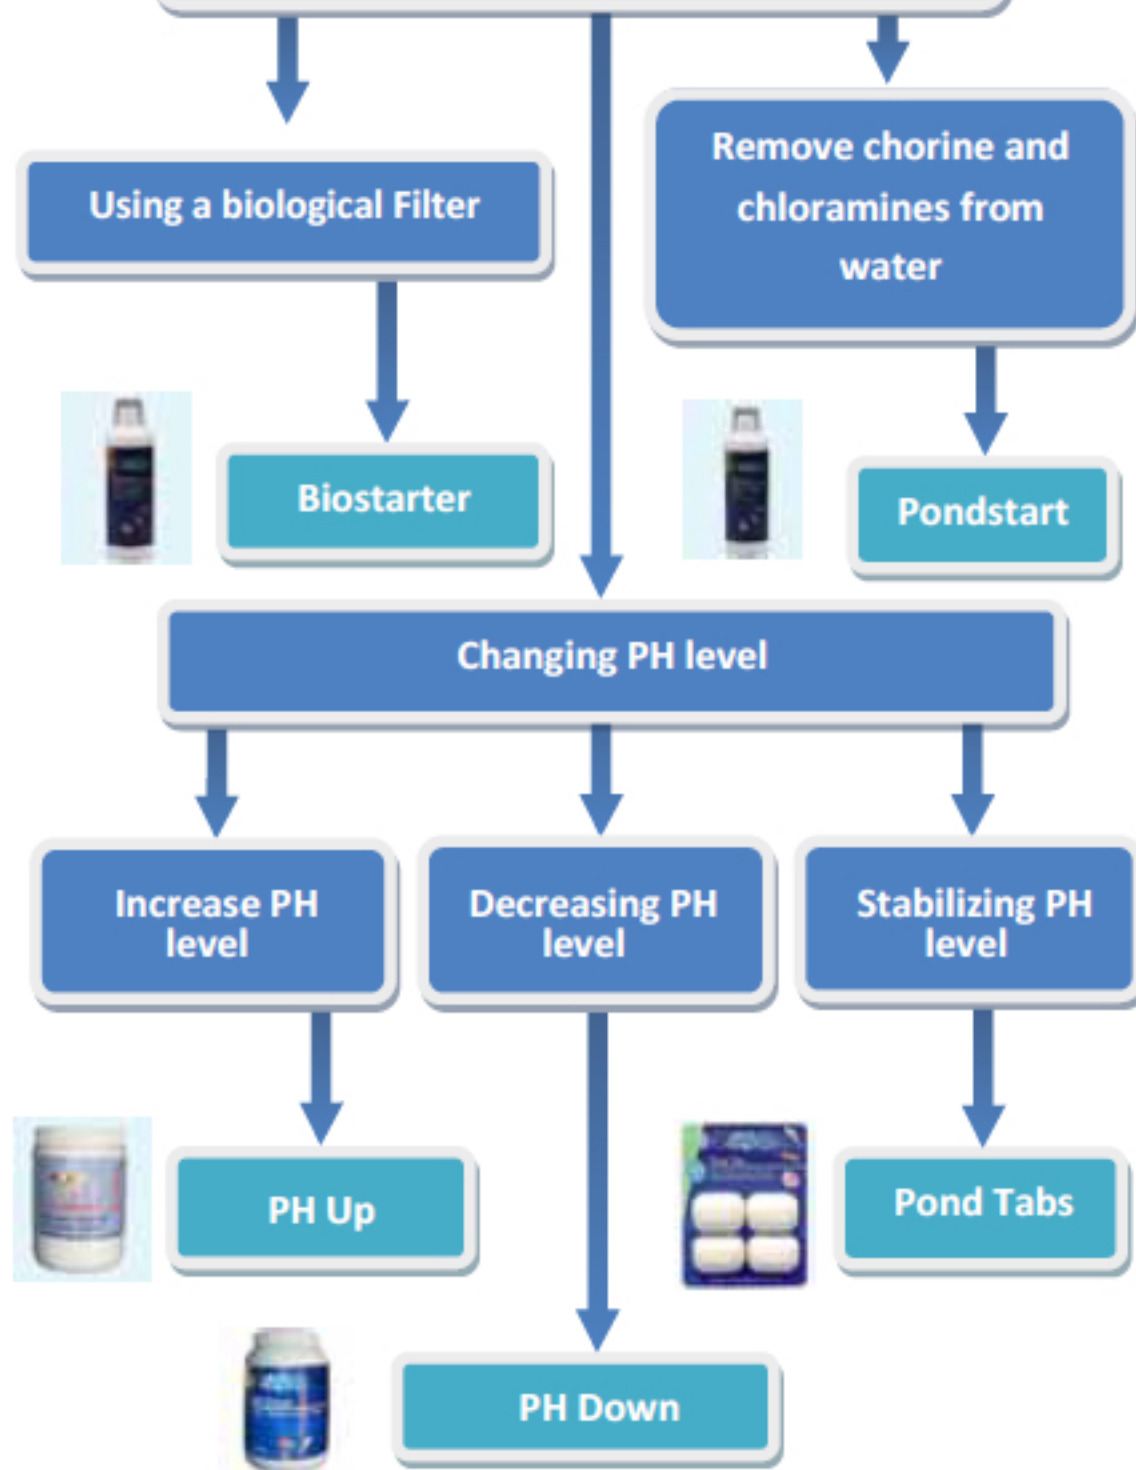

CLEARPOND™
NEW ZEALAND

TREATMENTS FOR PONDS

TREATMENTS FOR NEW PONDS (FISH)

TREATMENTS FOR PONDS (FISH)

TREATMENTS FOR WATER FEATURES

TREATMENTS FOR WATER FEATURES (NO FISH)

"The Clearpond range of water treatments are designed to help you get the best out of your pond or water feature"