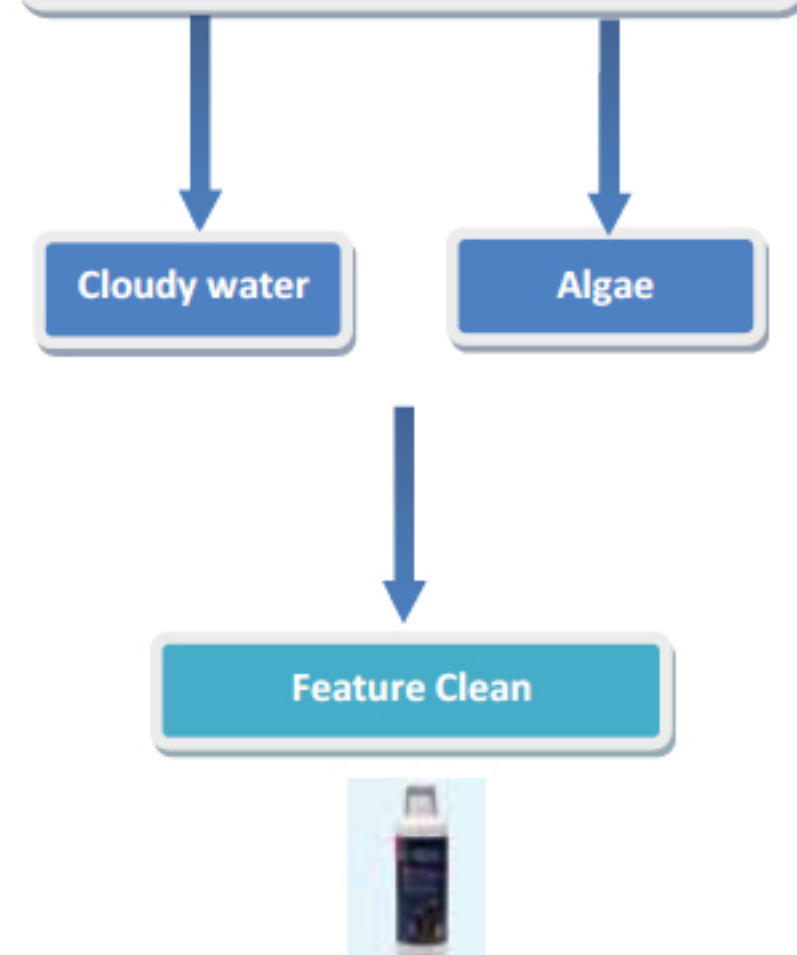

CLEARPOND™
NEW ZEALAND

TREATMENTS FOR PONDS

TREATMENTS FOR NEW PONDS (FISH)

TREATMENTS FOR PONDS (FISH)

TREATMENTS FOR WATER FEATURES

TREATMENTS FOR WATER FEATURES (NO FISH)

"The Clearpond range of water treatments are designed to help you get the best out of your pond or water feature"